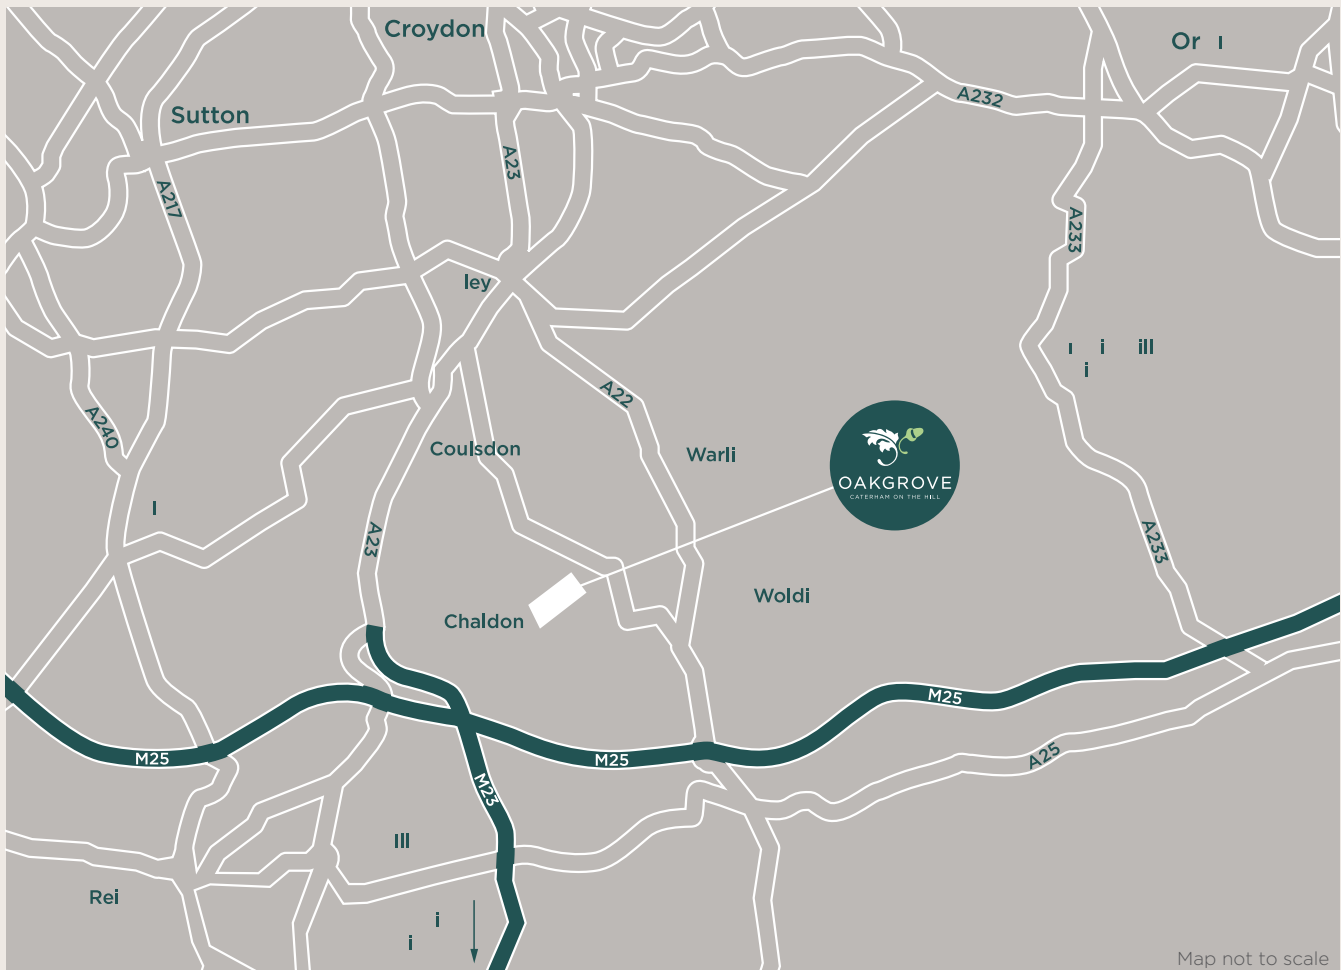

OAKGROVE
CATERHAM ON THE HILL

The Guide

Your handbook to life in Caterham on the Hill & surrounding areas

Discover your local area

Beyond the boundaries of Oakgrove, an equally enviable lifestyle awaits. Surrounded by beautiful Surrey countryside, one of the best golf courses within M25 on your doorstep and both Caterham on the Hill and Caterham town centre within walking distance. A wide range of schools for children of all ages, essential shops, services and excellent amenities are all available, along with easy access to Central London, Gatwick and the South Coast. The following pages set out local amenities and places you may find useful if you are new to the area.